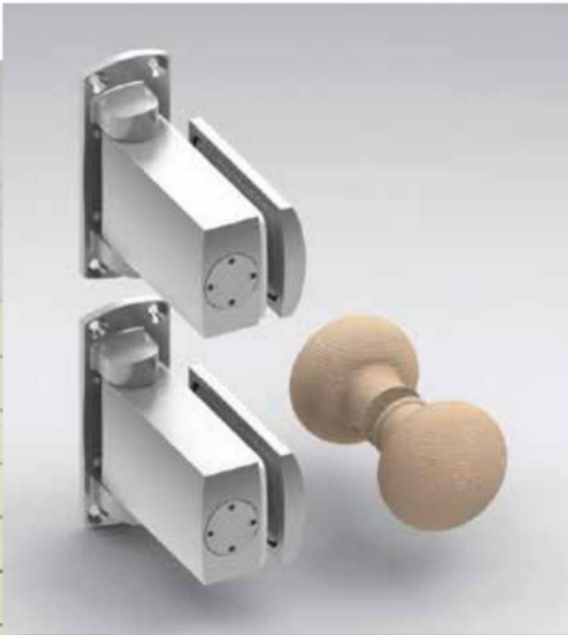

## Set For Saunas

TEMPO presents the new and only set for saunas and steam baths. Thanks to the deep anodizing treatment, the hinges warranty high performance against corrosion. They are also particularly suitable for applications in presence of high temperature, therefore suggested for saunas and steam baths. Also the closing speed is adjustable with the hinges in the set.

The set is combined of two hinges and one knob. As cabins are usually equipped with appropriate seals made of wood, no profile is foreseen in the set.

## Complete Set For Saunas

Complete set for steam bath consists of two hinges and profiles. The profiles are specially designed to avoid steam runoff. In this set the knob is optional at complete discretion of the customer.