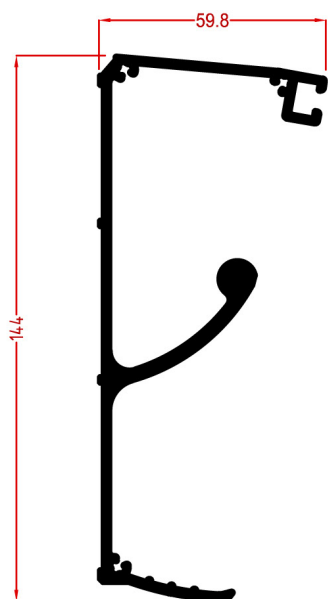

PR22-8801
GUTER PROFILE

PR22-8802
VERTICAL POST PROFILE

PR22-8803
COVER FOR VERTICAL 8802

PR22-8810

MAIN RAFTER PROFILE

PR22-8811

COVER FOR 8810

PR22-8812

SIDE COVER FOR 8810

PR22-8807

COVER FOR 8805

PR22-8804
WALL INSTALLATION PROFILE

PR22-8806
GUTTER CONNECTION PROFILE

PR22-8805
ANGLE ADJUSTMENT PROFILE

AC22-V001

GUTTER-PILLAR CONNECTION

AC22-V003

BACK SIDE COVERS

AC22-V004

GUTTER SIDE COVERS

AC22-V002

PILLAR GROUND CONNECTION

AC22-V005

SQUARE SCREWS

AC22-V006  
WATER BLOCKING GASKET

AC22-V007  
GASKET 3mm

AC22-V008  
GASKET 9mm

PR22-8801

AC22-V004

PR22-8806

PR22-8805

PR22-8807