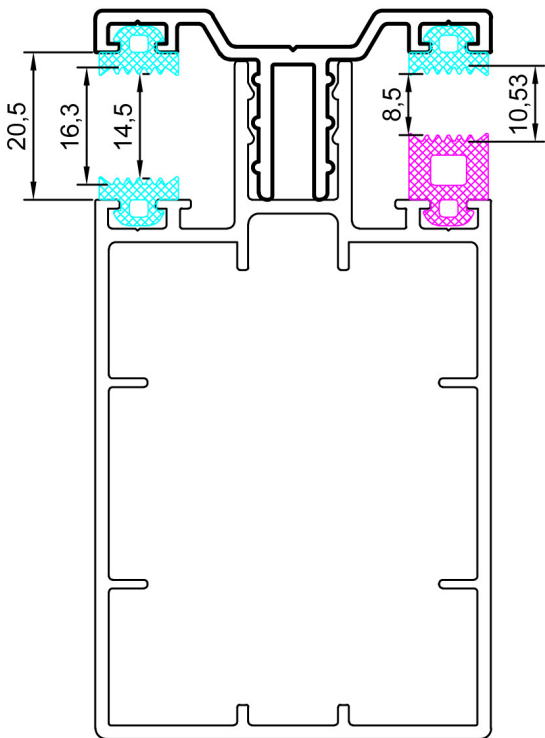

PR22-8801
GUTER PROFILE

PR22-8802
VERTICAL POST PROFILE

PR22-8803
COVER FOR VERTICAL 8802

PR22-8810

MAIN RAFTER PROFILE

PR22-8811

COVER FOR 8810

PR22-8812

SIDE COVER FOR 8810

PR22-8807

COVER FOR 8805

PR22-8804
WALL INSTALLATION PROFILE

PR22-8806
GUTTER CONNECTION PROFILE

PR22-8805
ANGLE ADJUSTMENT PROFILE

AC22-V001

GUTTER-PILLAR CONNECTION

AC22-V003

BACK SIDE COVERS

AC22-V004

GUTTER SIDE COVERS

AC22-V002

PILLAR GROUND CONNECTION

AC22-V005

SQUARE SCREWS

AC22-V006  
WATER BLOCKING GASKET

AC22-V007  
GASKET 3mm

AC22-V008  
GASKET 9mm

PR22-8801

AC22-V004

PR22-8806

PR22-8805

PR22-8807