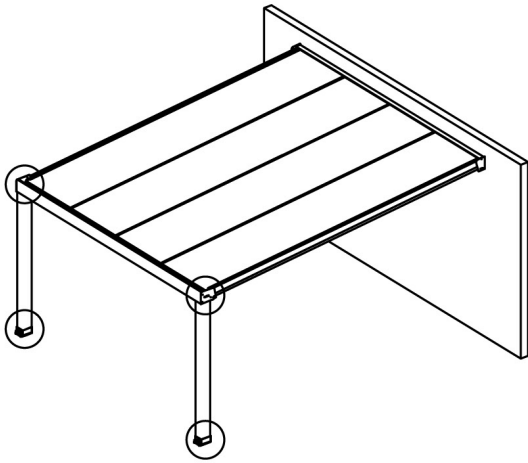

PR22-8801

AC22-V004

PR22-8806

PR22-8805

PR22-8807