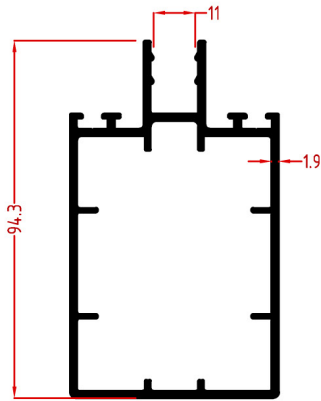

PR22-8801
GUTER PROFILE

PR22-8802
VERTICAL POST PROFILE

PR22-8803
COVER FOR VERTICAL 8802

PR22-8810

MAIN RAFTER PROFILE

PR22-8811

COVER FOR 8810

PR22-8812

SIDE COVER FOR 8810

PR22-8807

COVER FOR 8805

PR22-8804
WALL INSTALLATION PROFILE

PR22-8806
GUTTER CONNECTION PROFILE

PR22-8805
ANGLE ADJUSTMENT PROFILE

AC22-V001

GUTTER-PILLAR CONNECTION