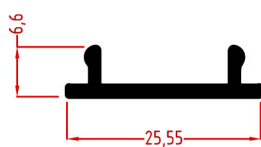

PR22-8801
GUTER PROFILE

PR22-8802
VERTICAL POST PROFILE

PR22-8803
COVER FOR VERTICAL 8802

PR22-8810

MAIN RAFTER PROFILE

PR22-8811

COVER FOR 8810

PR22-8812