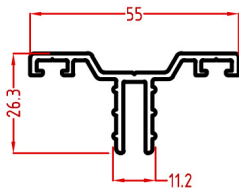

PR22-8801
GUTER PROFILE

PR22-8802
VERTICAL POST PROFILE

PR22-8803
COVER FOR VERTICAL 8802

PR22-8810

MAIN RAFTER PROFILE

PR22-8811

COVER FOR 8810

PR22-8812

SIDE COVER FOR 8810

PR22-8807

COVER FOR 8805

PR22-8804
WALL INSTALLATION PROFILE

PR22-8806
GUTTER CONNECTION PROFILE

PR22-8805
ANGLE ADJUSTMENT PROFILE

AC22-V001

GUTTER-PILLAR CONNECTION