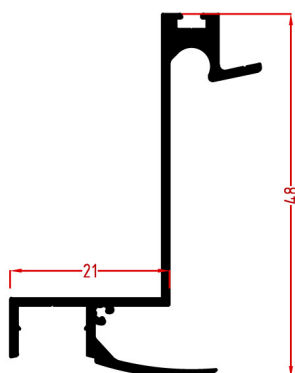

PR22-8801
GUTER PROFILE

PR22-8802
VERTICAL POST PROFILE

PR22-8803
COVER FOR VERTICAL 8802

PR22-8810

MAIN RAFTER PROFILE

PR22-8811

COVER FOR 8810

PR22-8812

SIDE COVER FOR 8810

PR22-8807

COVER FOR 8805

PR22-8804
WALL INSTALLATION PROFILE

PR22-8806
GUTTER CONNECTION PROFILE

PR22-8805
ANGLE ADJUSTMENT PROFILE

AC22-V001

GUTTER-PILLAR CONNECTION