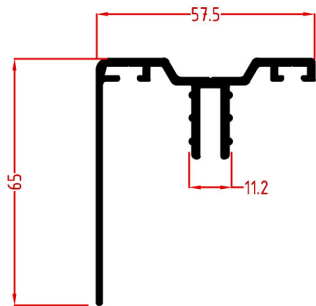

PR22-8801
GUTER PROFILE

PR22-8802
VERTICAL POST PROFILE

PR22-8803
COVER FOR VERTICAL 8802

PR22-8810

MAIN RAFTER PROFILE

PR22-8811

COVER FOR 8810

PR22-8812

SIDE COVER FOR 8810

PR22-8807

COVER FOR 8805

PR22-8804
WALL INSTALLATION PROFILE

PR22-8806
GUTTER CONNECTION PROFILE

PR22-8805
ANGLE ADJUSTMENT PROFILE

AC22-V001

GUTTER-PILLAR CONNECTION

AC22-V006  
WATER BLOCKING GASKET

AC22-V007  
GASKET 3mm

AC22-V008  
GASKET 9mm

PR22-8801

AC22-V004

PR22-8806

PR22-8805

PR22-8807