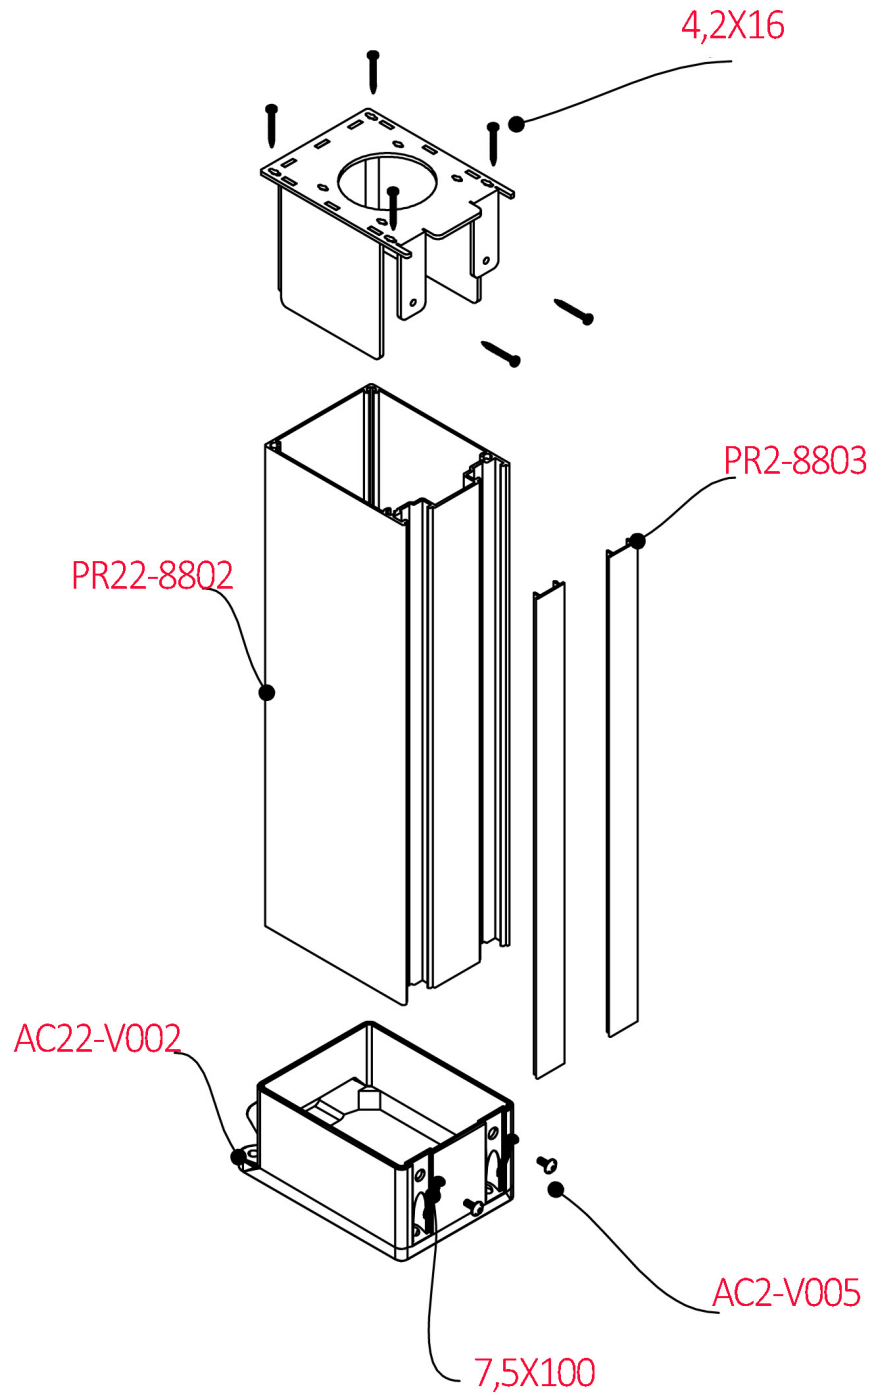

PR22-8801
GUTER PROFILE

PR22-8802
VERTICAL POST PROFILE

PR22-8803
COVER FOR VERTICAL 8802

PR22-8810

MAIN RAFTER PROFILE

PR22-8811

COVER FOR 8810

PR22-8812

SIDE COVER FOR 8810

PR22-8807

COVER FOR 8805

PR22-8804
WALL INSTALLATION PROFILE

PR22-8806
GUTTER CONNECTION PROFILE

PR22-8805
ANGLE ADJUSTMENT PROFILE

AC22-V001

GUTTER-PILLAR CONNECTION

AC22-V003

BACK SIDE COVERS

AC22-V004

GUTTER SIDE COVERS

AC22-V002

PILLAR GROUND CONNECTION

AC22-V005

SQUARE SCREWS

AC22-V006  
WATER BLOCKING GASKET

AC22-V007  
GASKET 3mm

AC22-V008  
GASKET 9mm

PR22-8801

AC22-V004

PR22-8806

PR22-8805

PR22-8807