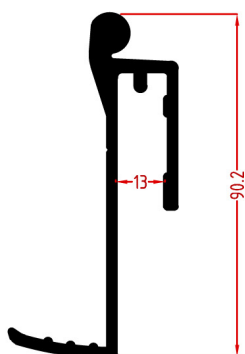

PR22-8801
GUTER PROFILE

PR22-8802
VERTICAL POST PROFILE

PR22-8803
COVER FOR VERTICAL 8802

PR22-8810

MAIN RAFTER PROFILE

PR22-8811

COVER FOR 8810

PR22-8812

SIDE COVER FOR 8810

PR22-8807

COVER FOR 8805

PR22-8804
WALL INSTALLATION PROFILE

PR22-8806
GUTTER CONNECTION PROFILE

PR22-8805
ANGLE ADJUSTMENT PROFILE

AC22-V001

GUTTER-PILLAR CONNECTION