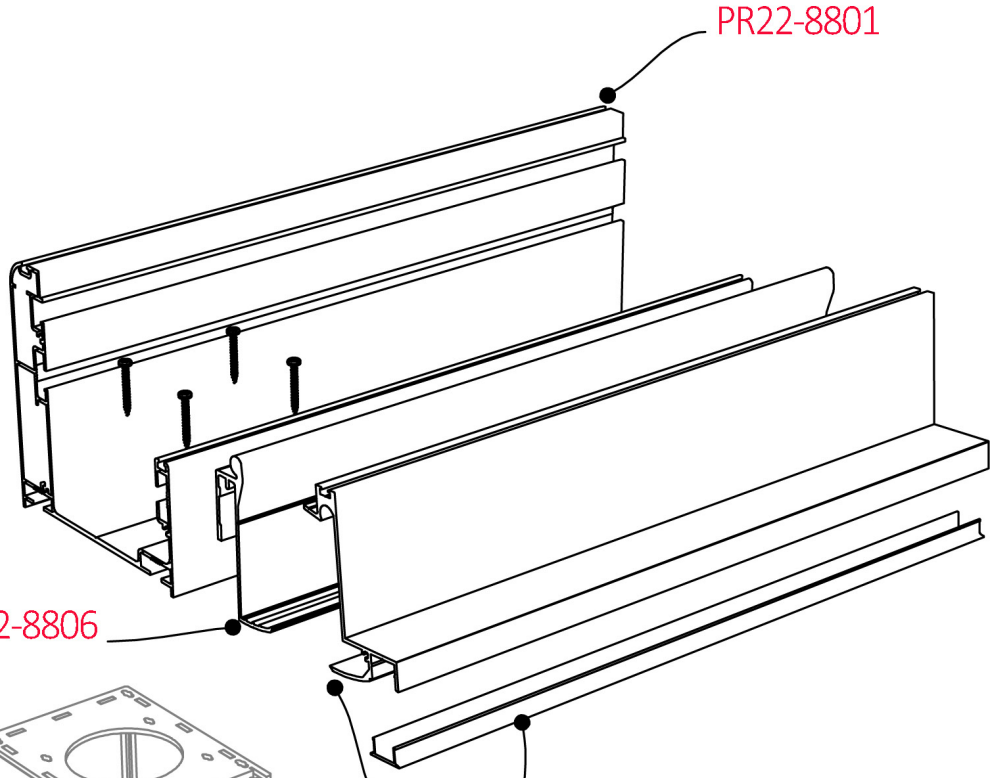

SIDE COVER FOR 8810

PR22-8807

COVER FOR 8805

PR22-8804
WALL INSTALLATION PROFILE

PR22-8806
GUTTER CONNECTION PROFILE

PR22-8805
ANGLE ADJUSTMENT PROFILE

AC22-V001

GUTTER-PILLAR CONNECTION

AC22-V006  
WATER BLOCKING GASKET

AC22-V007  
GASKET 3mm

AC22-V008  
GASKET 9mm

PR22-8801

AC22-V004

PR22-8806

PR22-8805

PR22-8807