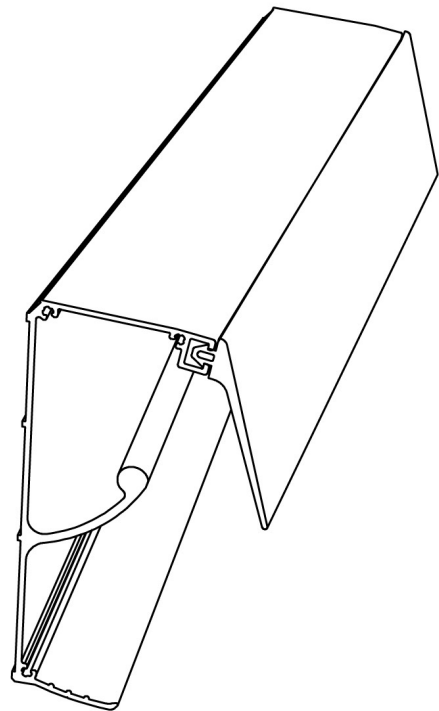

AC22-V007
GASKET 3mm

AC22-V008
GASKET 9mm