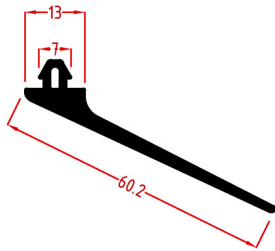

AC22-V006
WATER BLOCKING GASKET