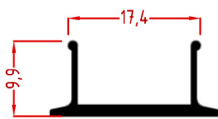

PR22-8807

COVER FOR 8805