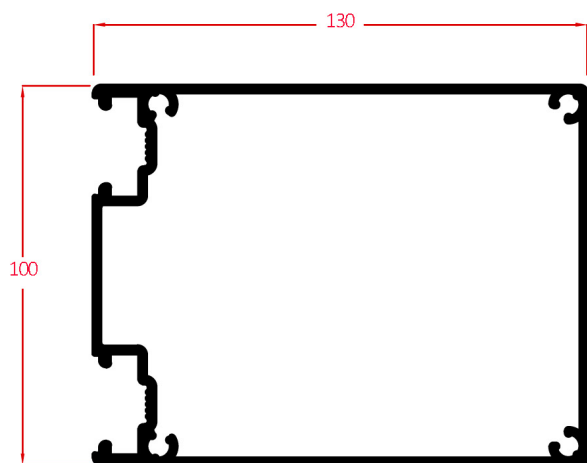

PR22-8801
GUTER PROFILE

PR22-8802
VERTICAL POST PROFILE

PR22-8803
COVER FOR VERTICAL 8802

PR22-8810

MAIN RAFTER PROFILE

PR22-8811

COVER FOR 8810

PR22-8812

SIDE COVER FOR 8810

PR22-8807

COVER FOR 8805

PR22-8804
WALL INSTALLATION PROFILE

PR22-8806
GUTTER CONNECTION PROFILE

PR22-8805
ANGLE ADJUSTMENT PROFILE

AC22-V001

GUTTER-PILLAR CONNECTION